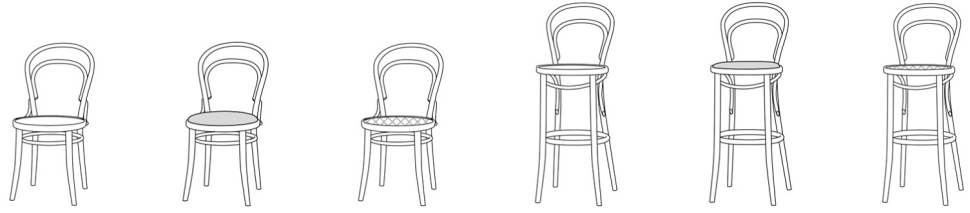

TON R&D

	311 014	313 014	315 014	311 134	313 134	315 134
Product number	311 014	313 014	315 014	311 134	313 134	315 134
Type	chair	chair	chair	barstool	barstool	barstool
Type of wood	beech	beech	beech	beech	beech	beech
Seat option	veneer	upholstery	cane/mesh	veneer	upholstery	cane/mesh
Back option						
Armrest option						
Technical Information				high/low	high/low	high/low
Total width (cm)	41	41	41	40,5	40,5	40,5
Total depth (cm)	51,5	51,5	51,5	50	50	50
Total height (cm)	84	84	84	110/95	110/95	110/95
Armrest height (cm)						
Seat height (cm)	46	46	46	76/61	78/63	76/61
Width of seat (cm)	ø 40,5	ø 40,5	ø 40,5	ø 40,5	ø 40,5	ø 40,5
Depth of seat (cm)	ø 40,5	ø 40,5	ø 40,5	ø 40,5	ø 40,5	ø 40,5
Weight of product (kg)	3,3	3,6	3,3	4,2/3,9	4,6/4,3	4,2/3,9
Consumption of fabric (m)		0,182			0,18	
Consumption of leather (m²)		0,528			0,528	
Packing (pcs)	2	2	2	1	1	1
Volume (m³/pc)	0,153	0,153	0,153	0,308/0,26	0,308/0,26	0,308/0,26
Package dimensions (cm)	59 × 45 × 100	59 × 45 × 100	59 × 45 × 100	52 × 44 × 117/ 52 × 44 × 99	52 × 44 × 117/ 52 × 44 × 99	52 × 44 × 117/ 52 × 44 × 99
Bicolour						
Stackability						
Embossed seat/backrest	202, 206, 219, 259			202, 206, 219, 259		
Leg connection colour						

**10-YEAR
WARRANTY**

ISO 9001 : 2015
ISO 14001 : 2015